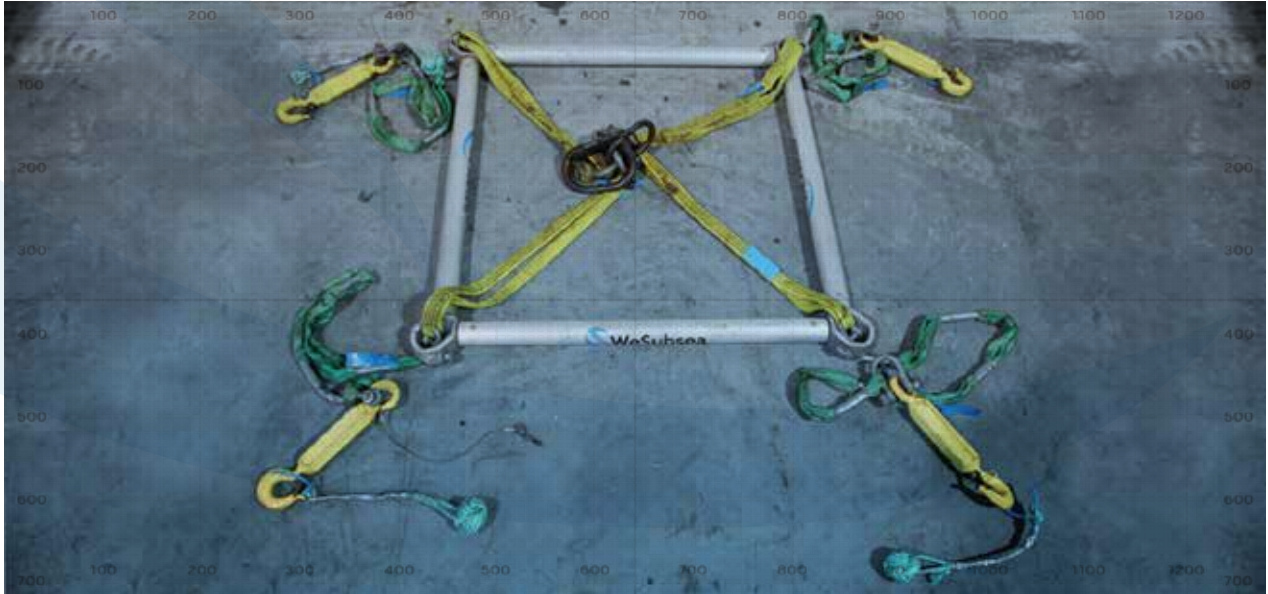

# WESUBSEA LIFTING FRAMES FOR BIG BAGS

We supply effective, easy to use and certified lifting frames for big bags.

- RIGGED WITH FOUR CROSBY ROV HOOKS
- WORKLOAD: 7000 KG
- FOOTPRINT, LxW: 1000 MM x 1000 MM

## BIG BAGS

We also supply Big Bags in all categories with one, two or four lifting loops.

Through our network of partnerships we are able to supply our products and services globally for rapid mobilisation