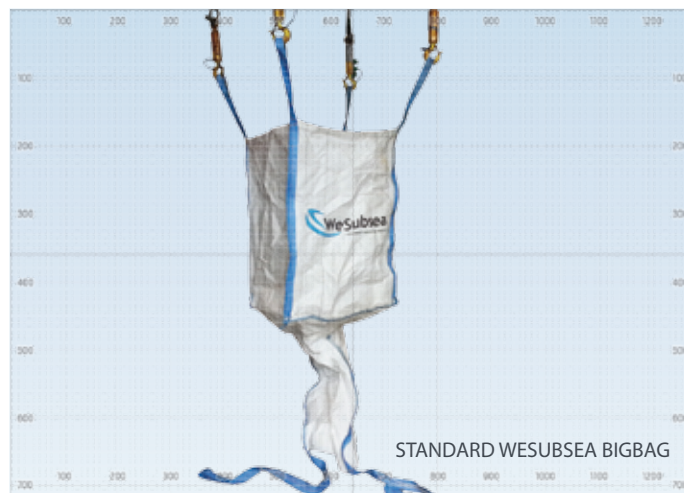

BIG BAGS

We also supply Big Bags in all categories with one, two or four lifting loops.

Through our network of partnerships we are able to supply our products and services globally for rapid mobilisation